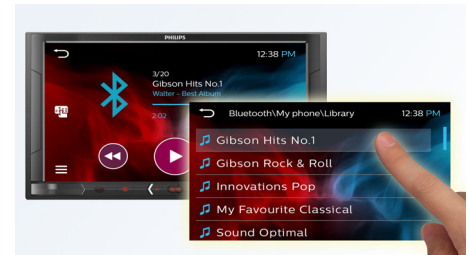

- High resolution display with WVGA LCD panel
- Perfect-fit 2.0 DIN chassis design
- Rear-view camera ready

PHILIPS

Highlights

Music Zone

Philips' innovative Music Zone technology lets the driver and the passengers enjoy their music with more vivid spatial effect, just as the artist intended it to be heard. Users can easily switch the music listening zones from the driver to the passengers and back again to get the best sonic focus in the car. A dedicated zone control button provides three pre-defined settings - Left, Right and Front (and All) - so you can best match your listening needs easily and dynamically alone or with your passengers.

High resolution display

Philips CarStudio In-car AV system with high resolution display features a WVGA (800x480 pixels) LCD panel. Clear and bright, the display gives the sharpest view of the smart user interface and of video playback from various multimedia sources. It is also great for watching slideshows of your favorite photos. A selection of different backgrounds and color themes is provided, letting you create better ambience in your car.

available in the market and starts the charging process instantly when USB is connected.

7-band parametric equalizer

7-band parametric equalizer with 8 presets

Wireless Browse & Play

Never dig in your bag or your pocket for smartphone to start music playback. Access the music library on screen directly, hassle-free, thanks to Bluetooth & AVRCP1.5 supported on CE600BT. * Compatible with iOS and Android smartphone with Bluetooth & AVRCP1.3 or above.